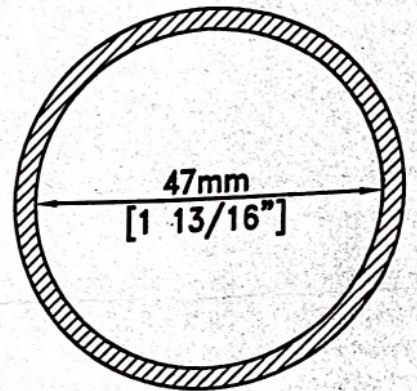

# VBM 400(MR) RATIO SETTING SHEET FOR 400ml CARTRIDGE SYSTEM

PLUNGER ARRANGEMENT  
(LOOKING FROM FRONT OF GUN)

CARTRIDGE DIAMETERS  
(7 5/16" (186mm) LONG)

28mm  
PLUNGER

28mm  
PLUNGER

1:1  
USE

28mm  
PLUNGER

42mm  
PLUNGER

2:1  
USE

19mm  
PLUNGER

42mm  
PLUNGER

4:1  
USE

15mm ALLY  
PLUNGER

42mm  
PLUNGER

10:1  
USE