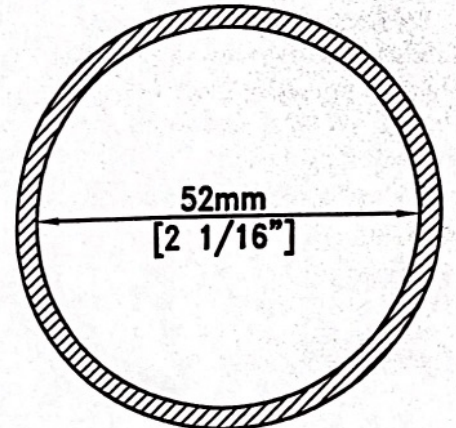

# VBM 400(MR) RATIO SETTING SHEET FOR 400ml CARTRIDGE SYSTEM

PLUNGER ARRANGEMENT  
(LOOKING FROM FRONT OF GUN)

CARTRIDGE DIAMETERS  
(7 5/16" (186mm) LONG)

28mm  
PLUNGER

28mm  
PLUNGER

1:1  
USE

28mm  
PLUNGER

42mm  
PLUNGER

2:1  
USE

19mm  
PLUNGER

42mm  
PLUNGER

4:1  
USE

15mm ALLY  
PLUNGER

42mm  
PLUNGER

10:1  
USE