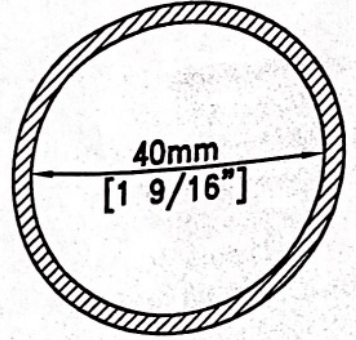

# VBM 400(MR) RATIO SETTING SHEET FOR 400ml CARTRIDGE SYSTEM

PLUNGER ARRANGEMENT  
(LOOKING FROM FRONT OF GUN)

CARTRIDGE DIAMETERS  
(7 5/16" (186mm) LONG)

28mm  
PLUNGER

28mm  
PLUNGER

1:1  
USE

28mm  
PLUNGER

42mm  
PLUNGER

2:1  
USE

19mm  
PLUNGER

42mm  
PLUNGER

4:1  
USE

15mm ALLY  
PLUNGER

42mm  
PLUNGER

10:1  
USE