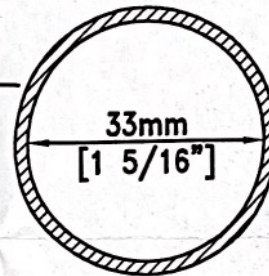

# VBM 400(MR) RATIO SETTING SHEET FOR 400ml CARTRIDGE SYSTEM

PLUNGER ARRANGEMENT  
(LOOKING FROM FRONT OF GUN)

CARTRIDGE DIAMETERS  
(7 5/16" (186mm) LONG)

28mm  
PLUNGER

28mm  
PLUNGER

1:1  
USE

28mm  
PLUNGER

42mm  
PLUNGER

2:1  
USE

19mm  
PLUNGER

42mm  
PLUNGER

4:1  
USE

15mm ALLY  
PLUNGER

42mm  
PLUNGER

10:1  
USE