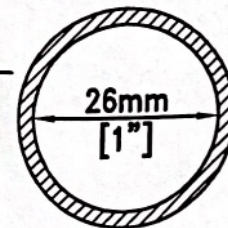

# VBM 400(MR) RATIO SETTING SHEET FOR 400ml CARTRIDGE SYSTEM

PLUNGER ARRANGEMENT  
(LOOKING FROM FRONT OF GUN)

CARTRIDGE DIAMETERS  
(7 5/16" (186mm) LONG)

28mm  
PLUNGER

28mm  
PLUNGER

1:1  
USE

28mm  
PLUNGER

42mm  
PLUNGER

2:1  
USE

19mm  
PLUNGER

42mm  
PLUNGER

4:1  
USE

15mm ALLY  
PLUNGER

42mm  
PLUNGER

10:1  
USE